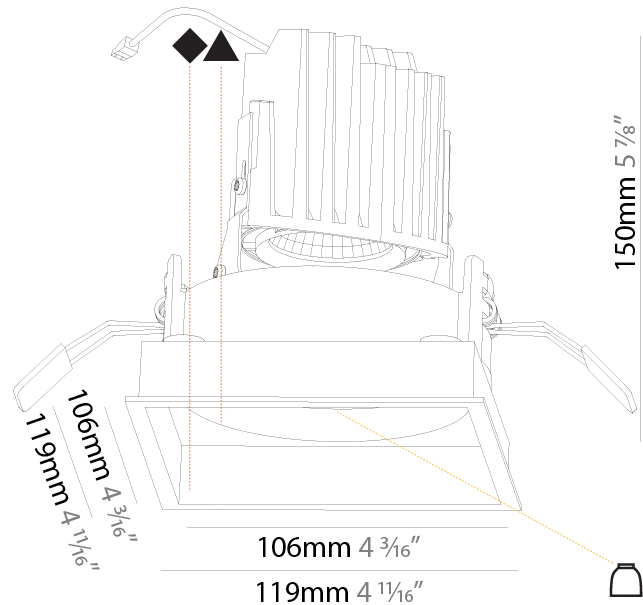

GENERAL

Series: Bioniq
Subseries: Bioniq Square Deep
Brand: Prolicht
Division: Architectural
Mounting Type: Recessed
Mounting Location: Ceiling
Subcategory: Downlight

PHYSICAL

Shape: Square
Length (mm): 119
Length (in): 4 11/16
Width (mm): 119
Width (in): 4 11/16
Depth (mm): 150
Depth (in): 5 7/8
Ceiling Thickness (mm): 10 / 12.5 / 15
Ceiling Thickness (in): 3/8 or 1/2 or 9/16
Min. Recessing Depth (mm): 170
Min. Recessing Depth (in): 6 11/16
Light Distribution: Downlight
Weight (kg): 0.592
Weight (lbs): 1.31
Fixture Finish: SSR / BKV / CWI / CRY / HAB / LAG / UFT / ITA / RUA / RUR / MIC / FTG / MYG / TWT / LOD / PUS / FRO / FUP / KIA / POP / BLS / SPG / MEY / GOH / GUM / CHC / COM / ABZ / JAG / OBR / MOS / ROR
Fixture Material: Aluminum Die Cast
Cut-out Measurements: 114mm / 4 1/2" x 114mm / 4 1/2"

ELECTRICAL

Lamp Type: LED (Zhaga Standard)
Total Output Wattage (W): 15
Dimming: Dali Dimming
Driver Included: No
Driver Location: Recessed Housing
Driver Type: Constant Current 120Vac
Housing: See components
Input Voltage (V): 120
Constant Current (MA): 350

LED

Number of LEDs: 1
Color Temperature (°K): Warm Dim
Max. Delivered Lumen (lm): 760
Nominal Lumen (lm): 1140
CRI: >90 CRI
Lamp Life (hrs): 50000

OPTICAL

Reflector°: 20 / 40 / 60
Adjustability: Rotational 35°; Tilt 30°

RATINGS AND CERTIFICATIONS

Certified By: Certified for North American Standards
IP rating: IP20