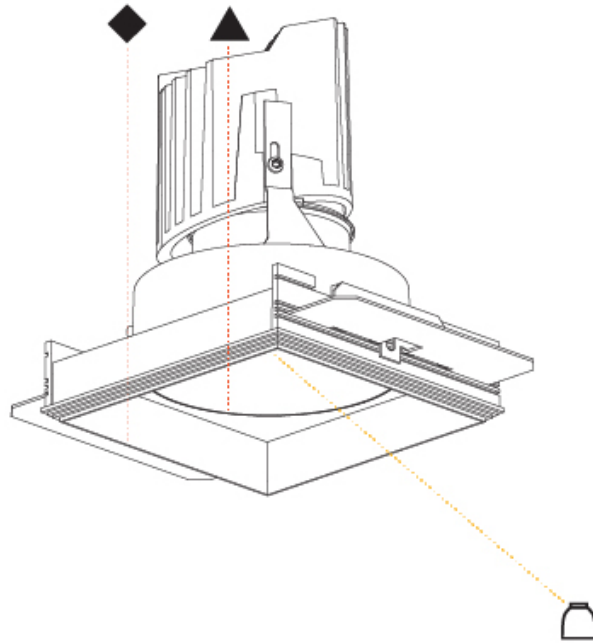

BIONIQ SQUARE DEEP TRIMLESS

A35532-

PROJECT _____

TYPE _____

SPECIFIER _____

QUANTITY _____

DATE _____

A